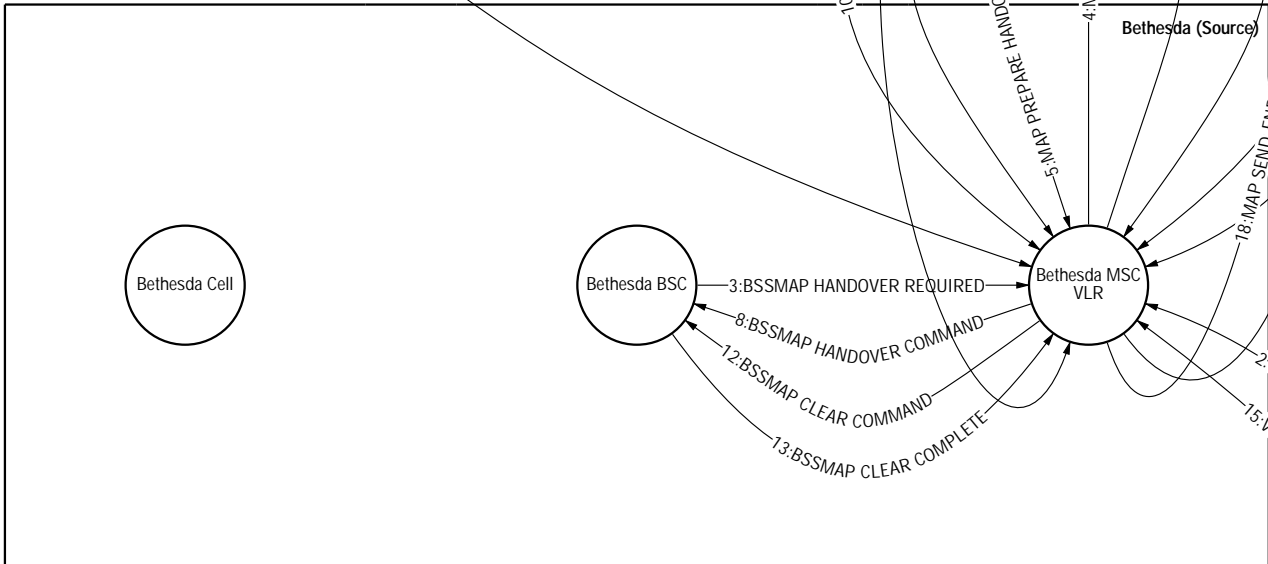

Highway

GSM Mobile

GSM Coverage

Vienna (Target)

1:Voice

10:MAP SEND END SIGNAL

11:ISUP TRF dNSI:LL

7:ISUP ACM

12:BSSMAP CLEAR COMMAND

13:BSSMAP CLEAR COMPLETE

18:MAP SEND END SIGNAL

16:ISUP REL

2:Voice

15:Voice