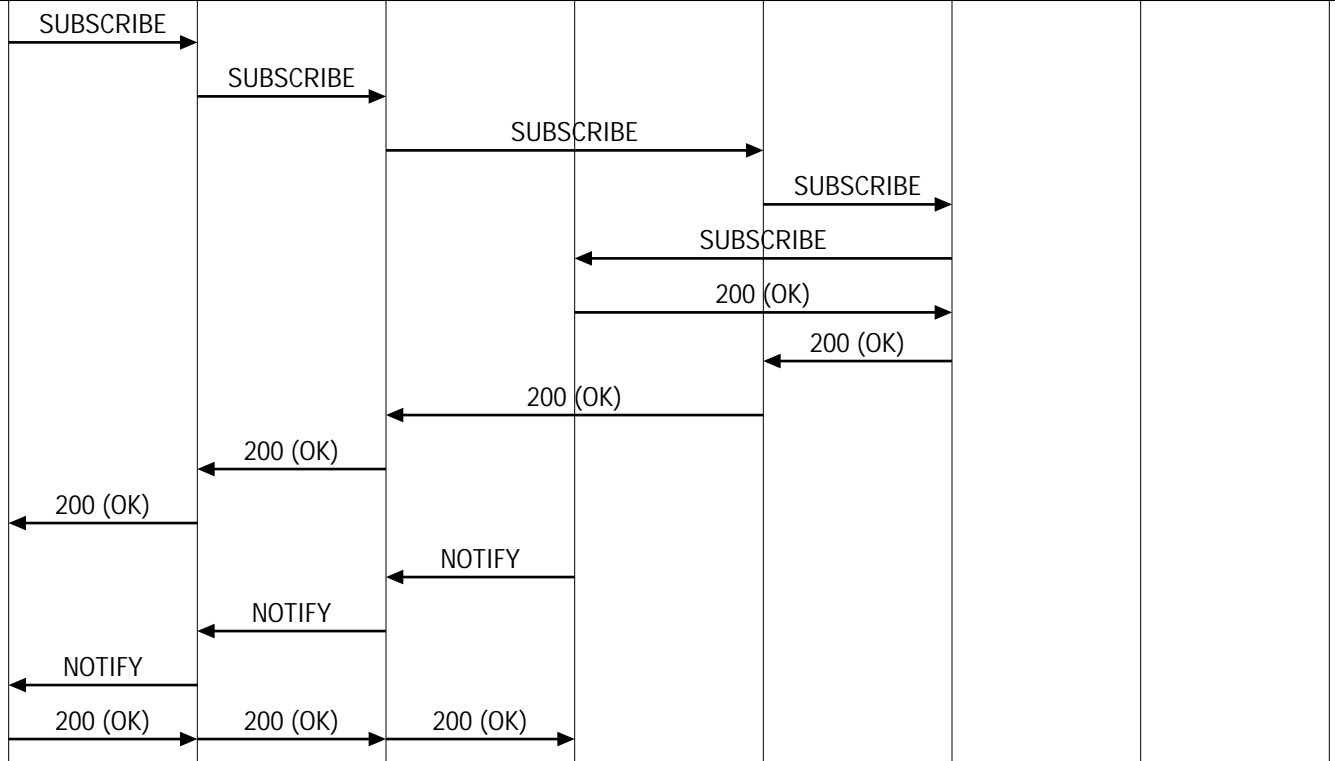

Register for Presence Information

Presence State Changes for the Watched User