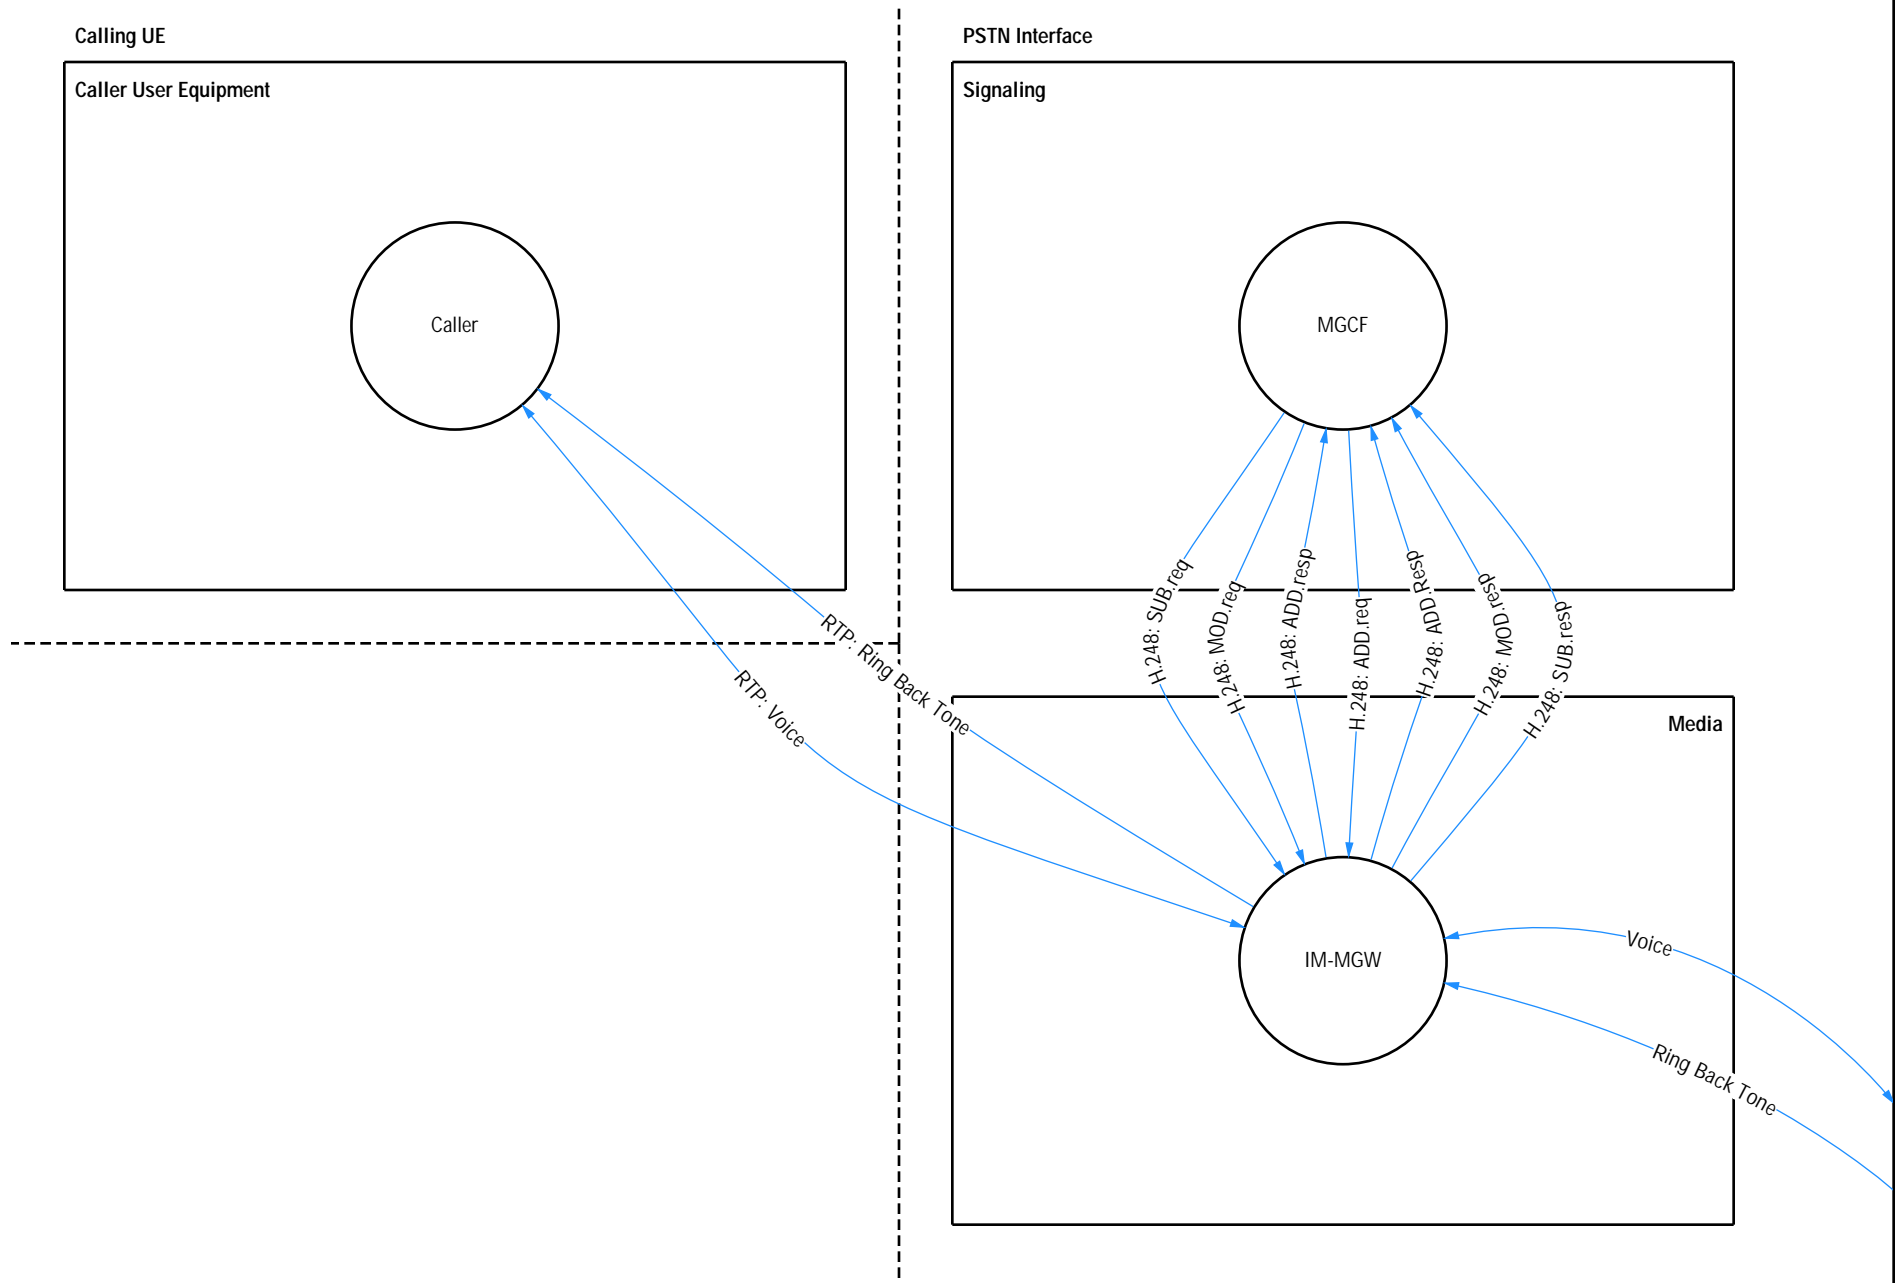

Calling UE

Caller User Equipment

PSTN Interface

Signaling

Media

Calling UE

Caller User Equipment

PSTN Interface

Signaling

Media

Calling UE

Caller User Equipment

PSTN Interface

Signaling

Media

Calling UE

Caller User Equipment

PSTN Interface

Signaling

Media

RTP: Ring Back Tone
RTP: Voice

H.248: SUB.req
H.248: MOD.req
H.248: ADD.resp
H.248: ADD.req
H.248: ADD.req
H.248: MOD.req
H.248: SUB.resp

Voice
Ring Back Tone