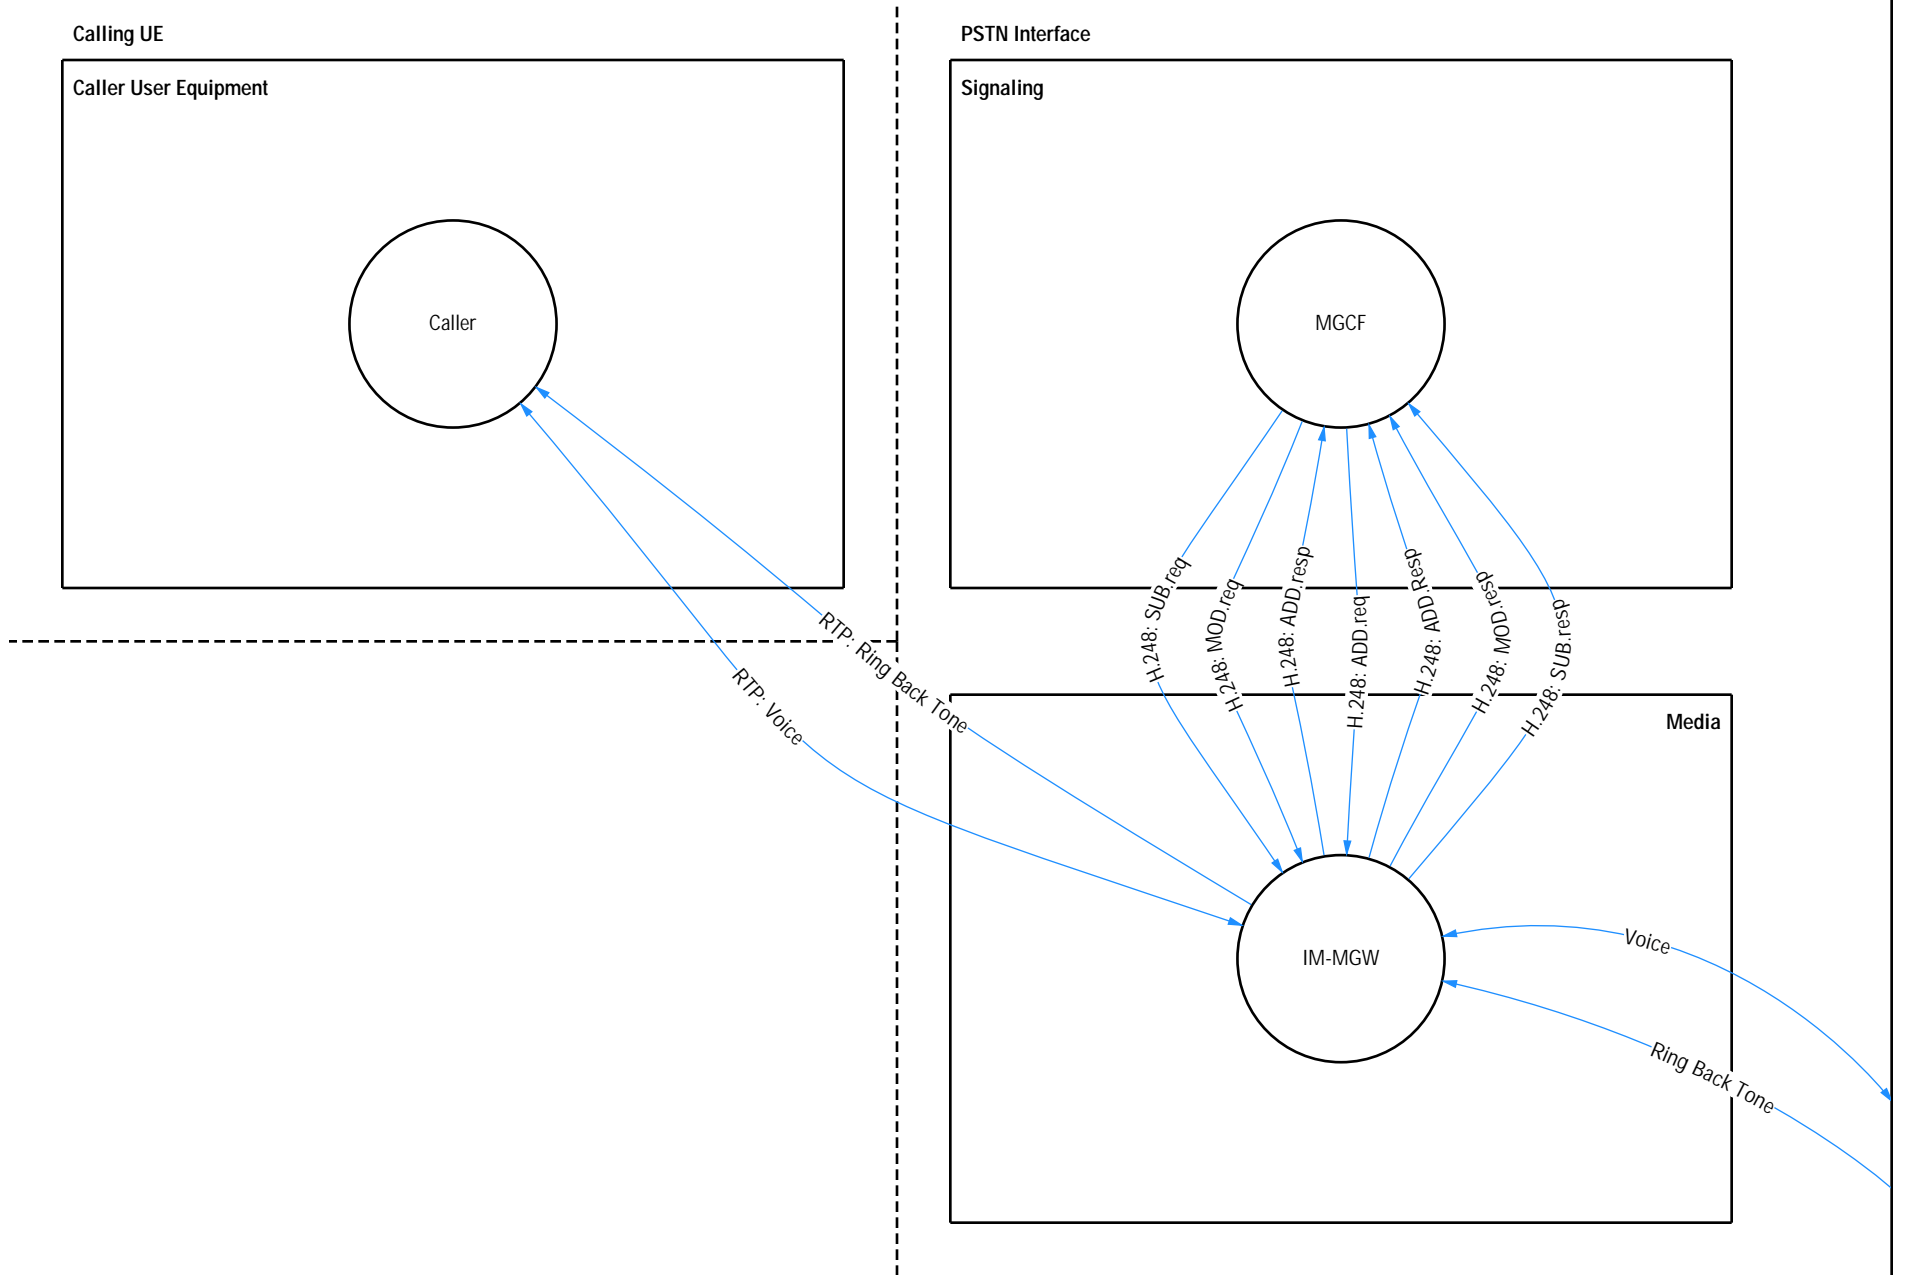

Signaling

Media

Calling UE

Caller User Equipment

PSTN Interface

Signaling

Media

Calling UE

Caller User Equipment

PSTN Interface

Signaling

Media

RTP: Ring Back Tone
RTP: Voice

H.248: SUB.req
H.248: MOD.req
H.248: ADD.resp
H.248: ADD.req
H.248: ADD.req
H.248: MOD.req
H.248: SUB.resp

Voice
Ring Back Tone