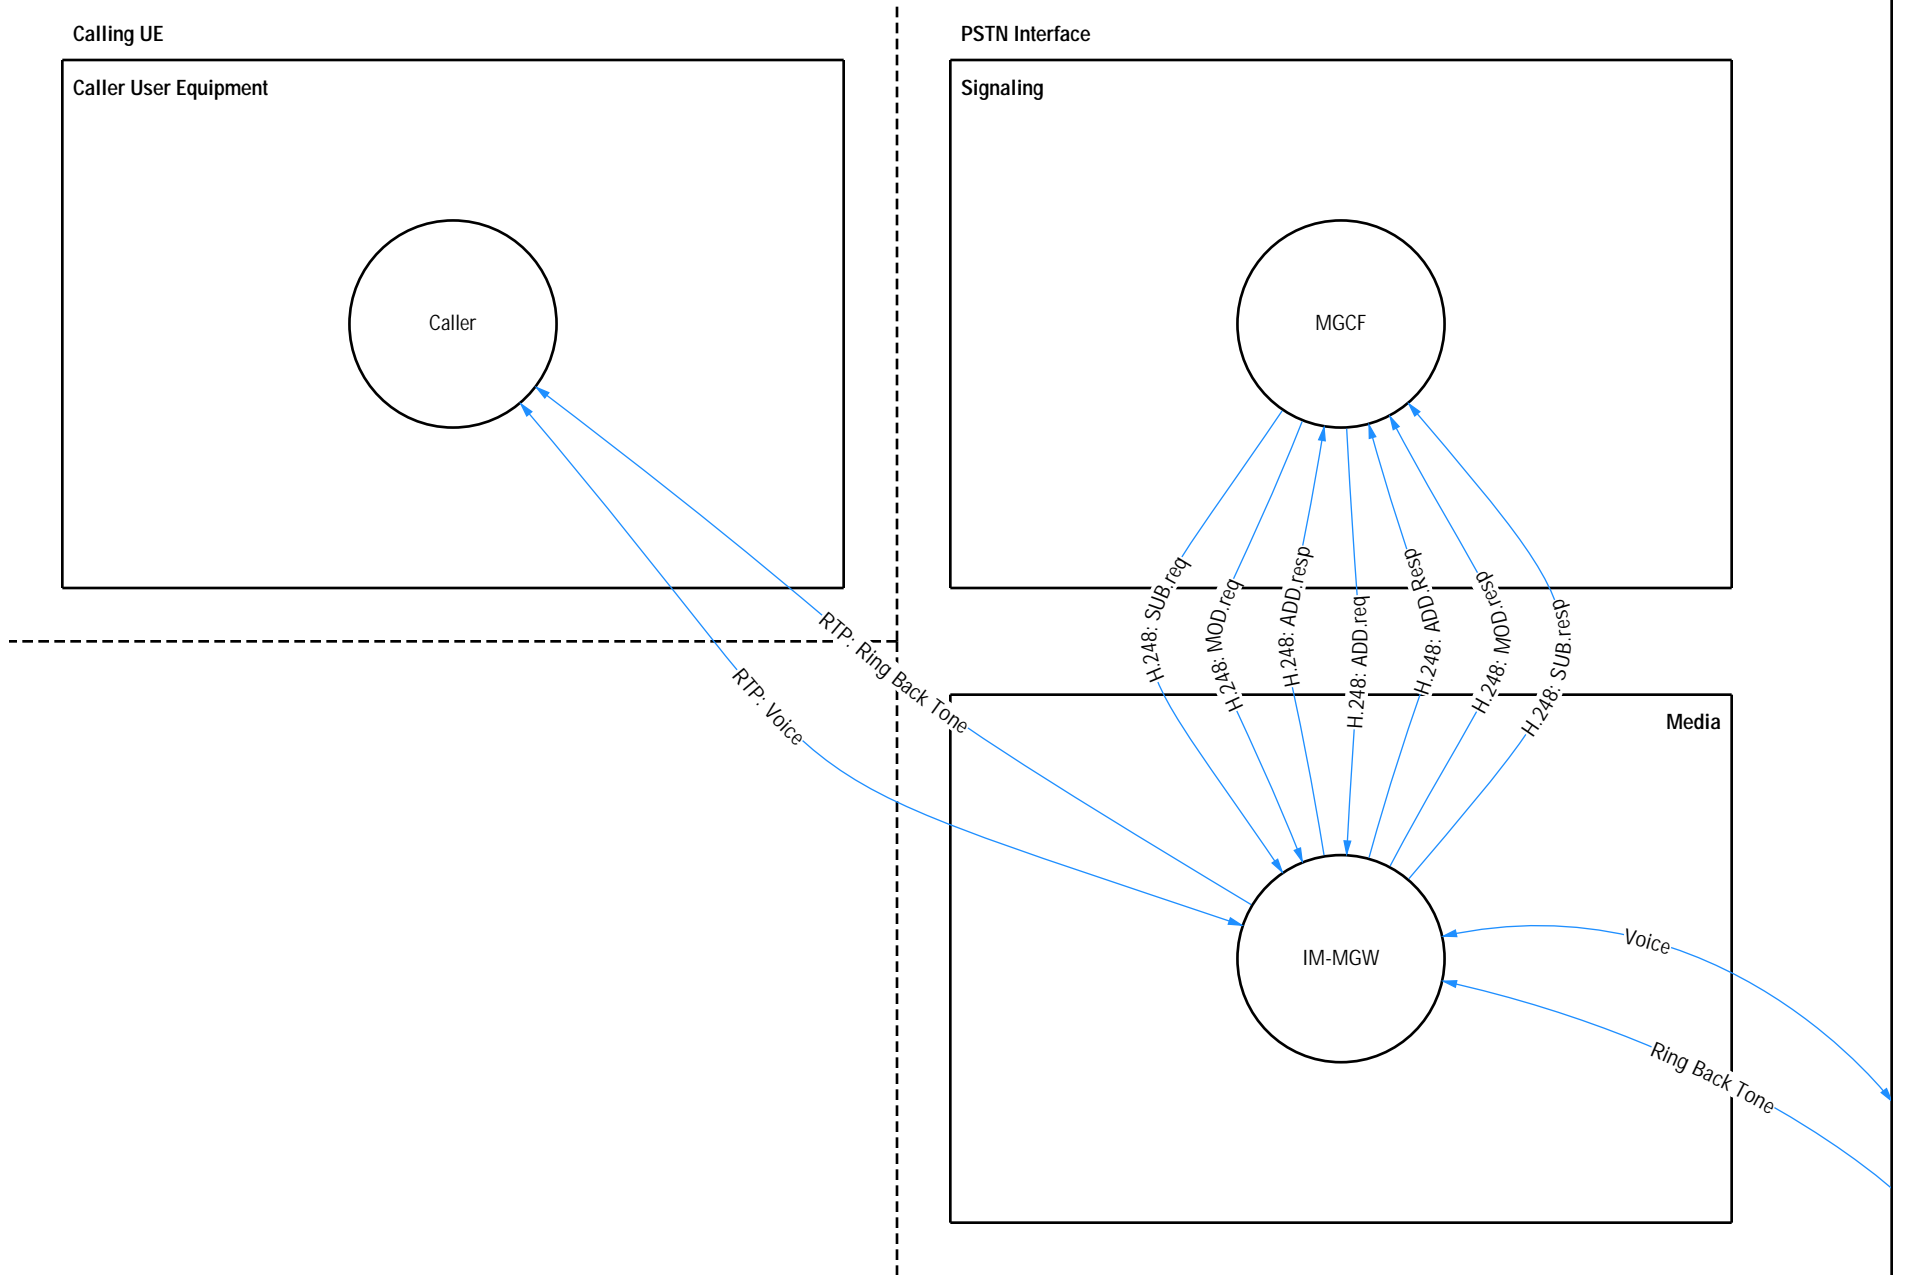

Calling UE

Caller User Equipment

PSTN Interface

Signaling

Media

Calling UE

Caller User Equipment

PSTN Interface

Signaling

Media

Calling UE

Caller User Equipment

PSTN Interface

Signaling

Media

Calling UE

Caller User Equipment

PSTN Interface

Signaling

Media

RTP: Ring Back Tone
RTP: Voice

H.248: SUB.req
H.248: MOD.req
H.248: ADD.resp
H.248: ADD.req
H.248: ADD.req
H.248: MOD.req
H.248: SUB.resp

Voice
Ring Back Tone